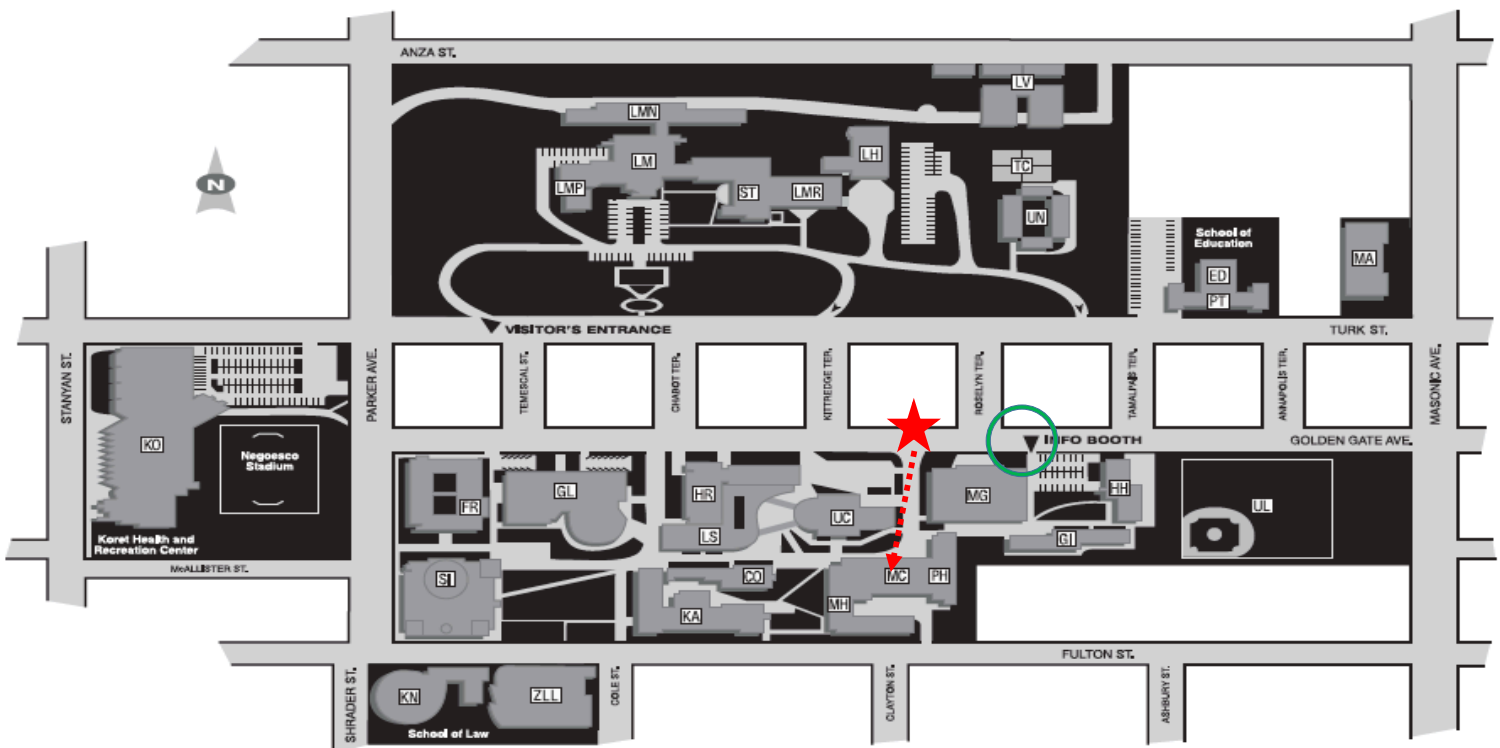

Suggested address to use for Uber, Lyft or Taxi:

★ **2300 Golden Gate Avenue**

Then walk to McLaren Conference Center

○ To purchase parking permit \$20

Main Campus

- CO Cowell Hall
- LS John Lo Schiavo, S.J. Center for Science and Innovation
- FR Fromm Hall
- GI Gillson Hall
- GL Gleeson Library
- HH Hayes-Healy Hall
- HR Harney Science Center
- KA Kalmanovitz Hall
- MC McLaren Conference Center**
- MG Memorial Gymnasium
- MH Malloy Hall
- PH Phelan Hall
- SI Saint Ignatius Church
- UL Ulrich Field & Benedetti Diamond

Lone Mountain Campus

- LH Loyola House
- LM Main Bldg/Classrooms/Study Hall
- LMN Lone Mountain North
- LMP Pacific Wing
- LMR Rossi Wing/Administration
- LV Loyola Village
- ST Studio Theater
- TC Tennis Courts
- UN Underhill Building
- ROTC/Upward Bound

School of Law

- KN Kendrick Hall
- ZLL Dorraine Zief Law Library

Koret Health & Recreation Center

- KO Koret Center

School of Education

- ED School of Education
- PT USF Presentation Theater

281 Masonic

- MA 281 Masonic